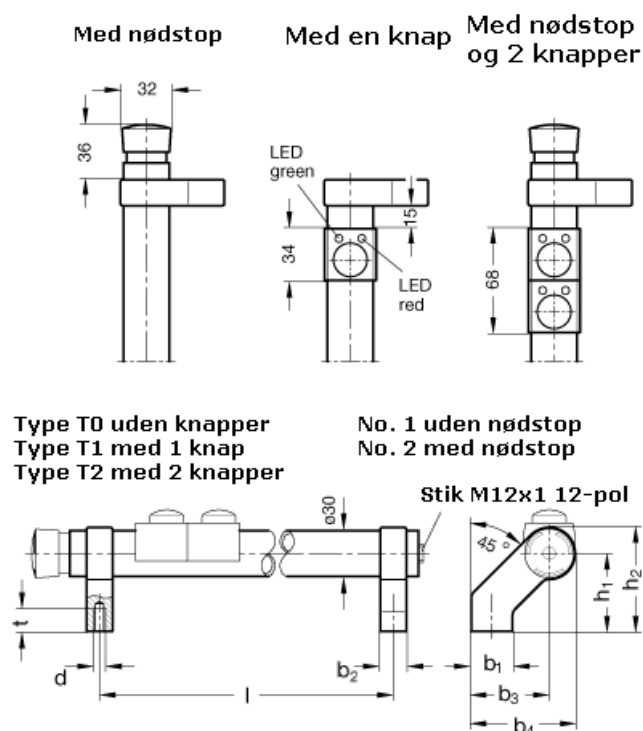

Article number: 201024020011

Description: E+G Tubular handles with switches  
GN 332-200-SW-T1-1

## Measures

b1 = 27

t = 15

b2 = 17

b3 = 51

b4 = 68

d = M 8

h1 = 51